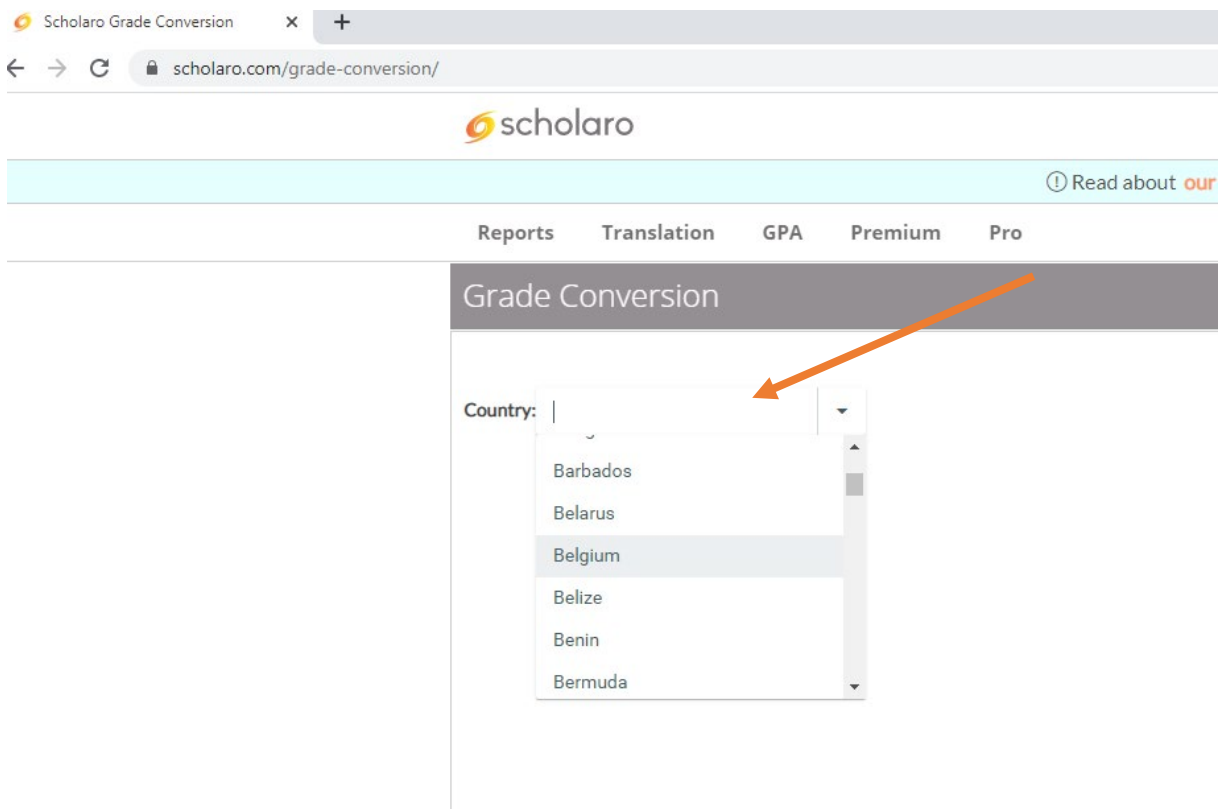

Step 6: You need to re-enter your country: