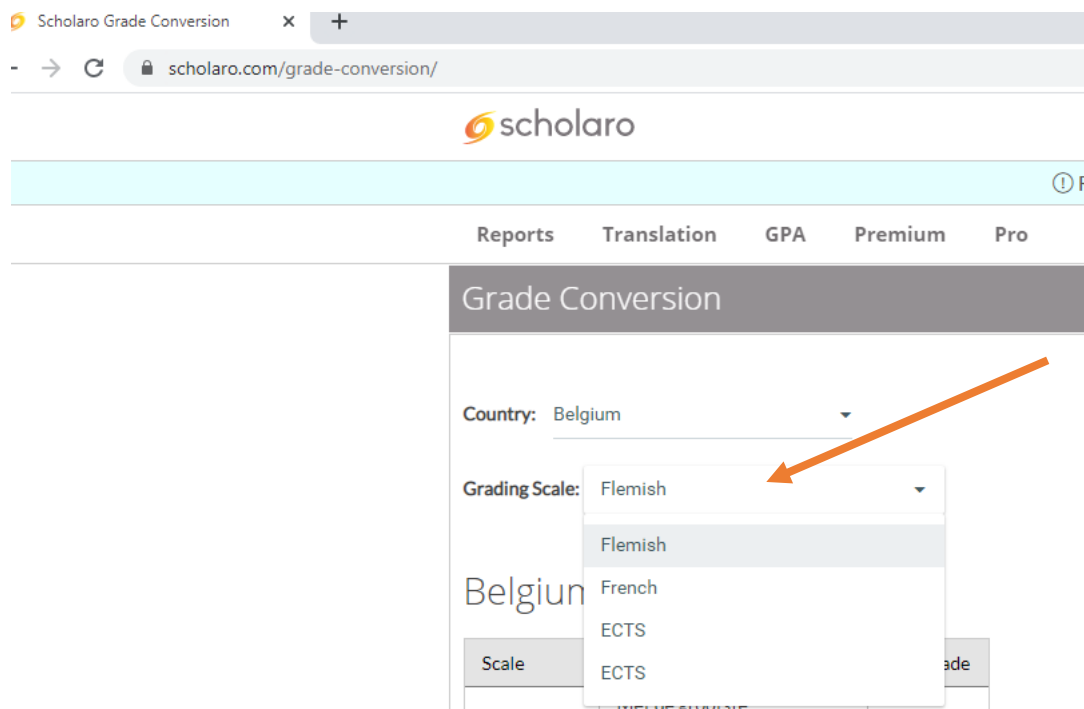

Step 7: Click on the grading scale used at your Home Institution: